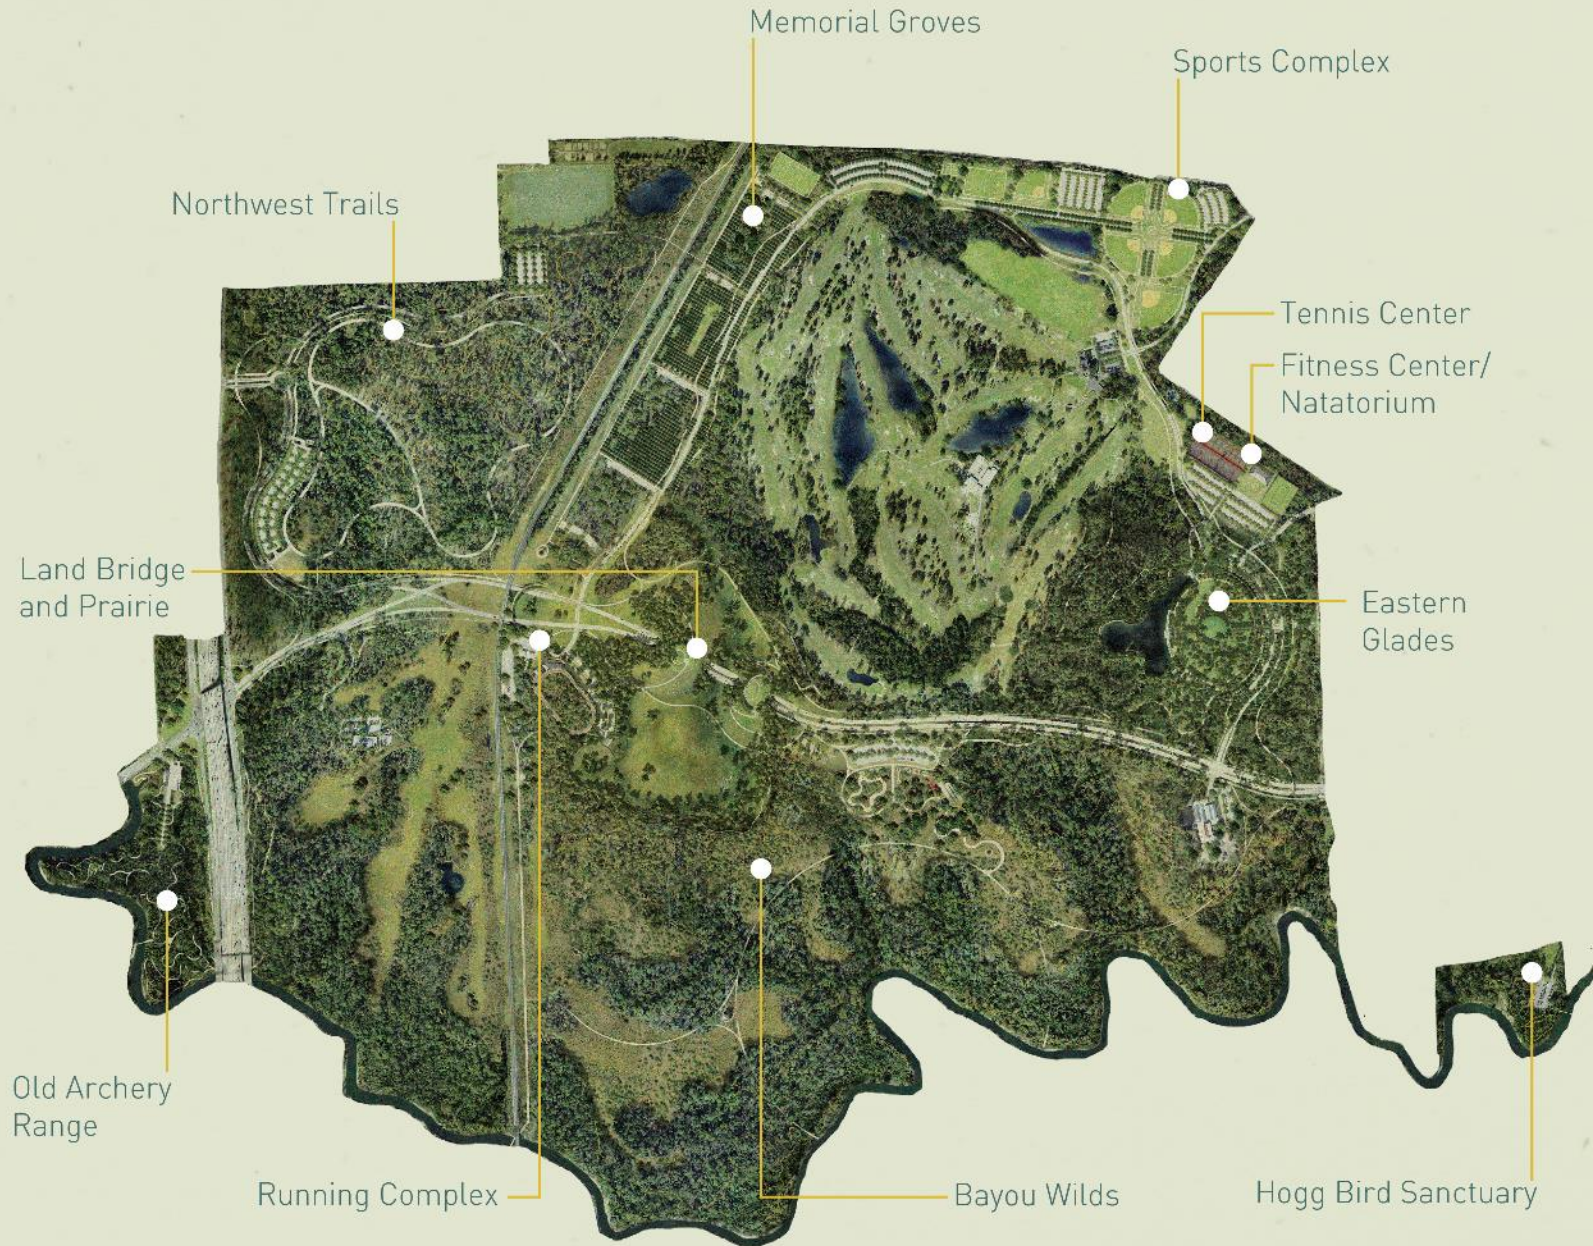

Memorial Park Conservancy MASTER PLAN

- » Restore
- » Reconnect
- » Consolidate
- » Tend
- » Enhance